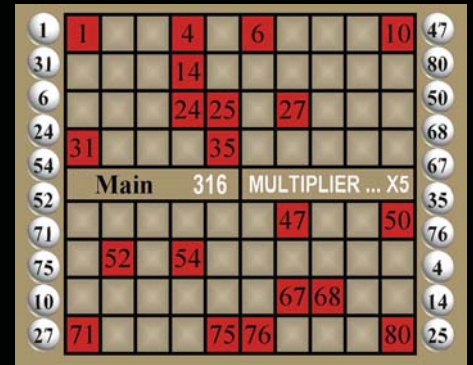

OPTIMA® AUDIT SOFTWARE

- Network downloads, or stand-alone downloads (USB or Floppy)
- Secured restricted data transfer from Optima® server using AES encryption
- Supports automatic email
- Software will run any version of Windows®

OPTIMA® PERIPHERALS

TICKET PRINTER