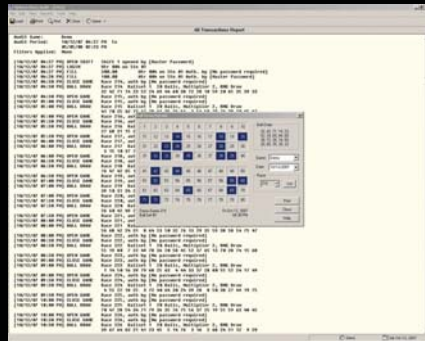

OPTIMA® AUDIT SOFTWARE

- Network downloads, or stand-alone downloads (USB or Floppy)
- Secured restricted data transfer from Optima® server using AES encryption
- Supports automatic email
- Software will run any version of Windows®

OPTIMA® PERIPHERALS

TICKET PRINTER